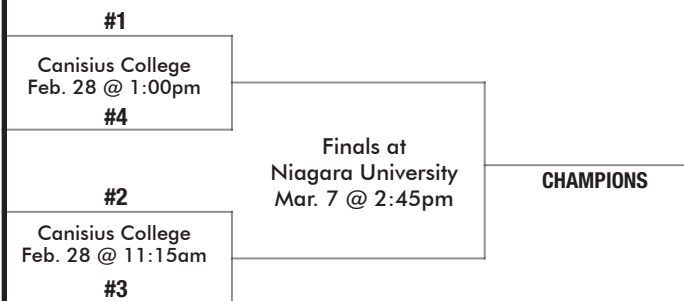

2014 GIRL'S PLAYOFF CHAMPIONSHIP

A Classification Bracket