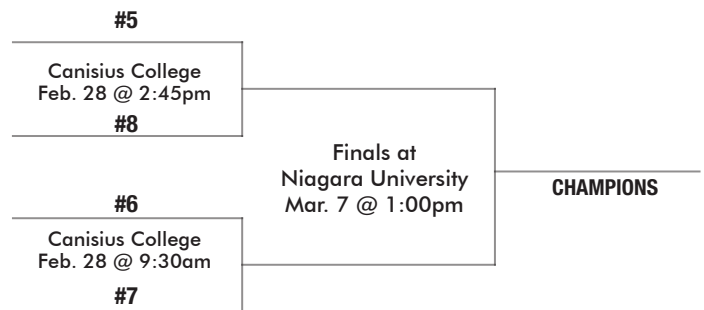

B Classification Bracket