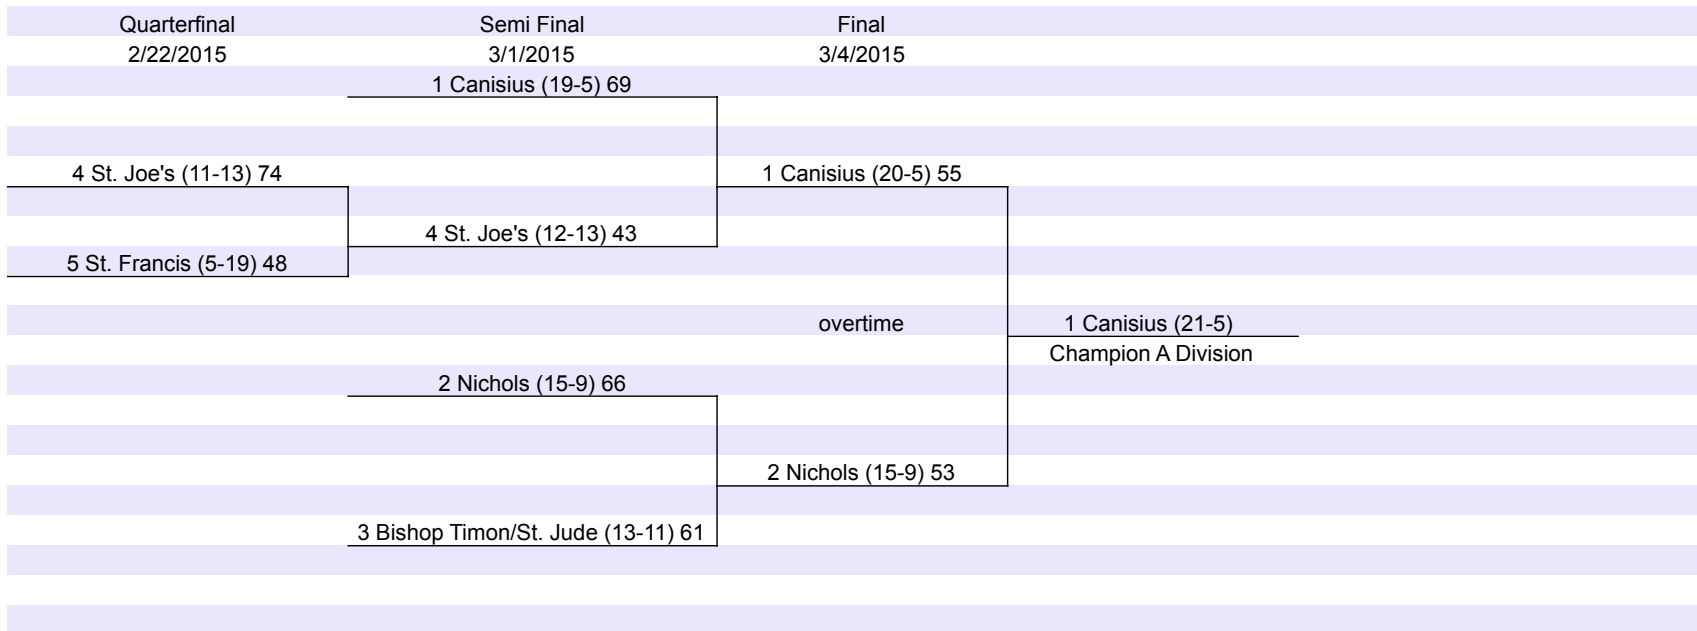

A DIVISION					
Canisius	13	0	25	5	Kyle Husband
Nichols	9	5	16	14	Mark Simon
St. Joe's	7	6	12	12	Joe Mihalics
Bishop Timon	7	6	13	20	Brian Ferris
St. Francis	1	12	5	10	John Reinholz
B DIVISION					
Park	10	2	22	3	Mike Battaglia
St. Mary's	7	6	16	10	Paul Rath
Walsh	6	7	14	11	Andy Moore
Niagara Catholic	3	9	10	13	Giulio Colangelo
Cardinal O'Hara	2	11	7	18	Tony Pulvirenti

Manhattan Cup B Championship

Park	69	St. Mary's	55
Manhattan Cup MVP B	Jordan Nwora	Park	

Manhattan Cup A Championship			
Canisius	55	Nichols	53
Manhattan Cup MVP A	Joshua Huffman	Canisius	

CHSAA State Semifinal	Canisius	74	Chaminade (Mineola)	67
CHSAA A State Championship	Canisius	65	Kennedy Catholic (Somers)	66

Federation A Semifinal	Canisius	68	Scotia-Glenville (Scotia)	63
Federation A Champs	Canisius	48	Albany Academy (Albany)	44

CHSAA B State Champs	Park	48	Regis (New York)	43

Federation B Semifinal	Park	56	Westhill (Syracuse)	55	OT
Federation B Championship	Park	70	Maspeth	51