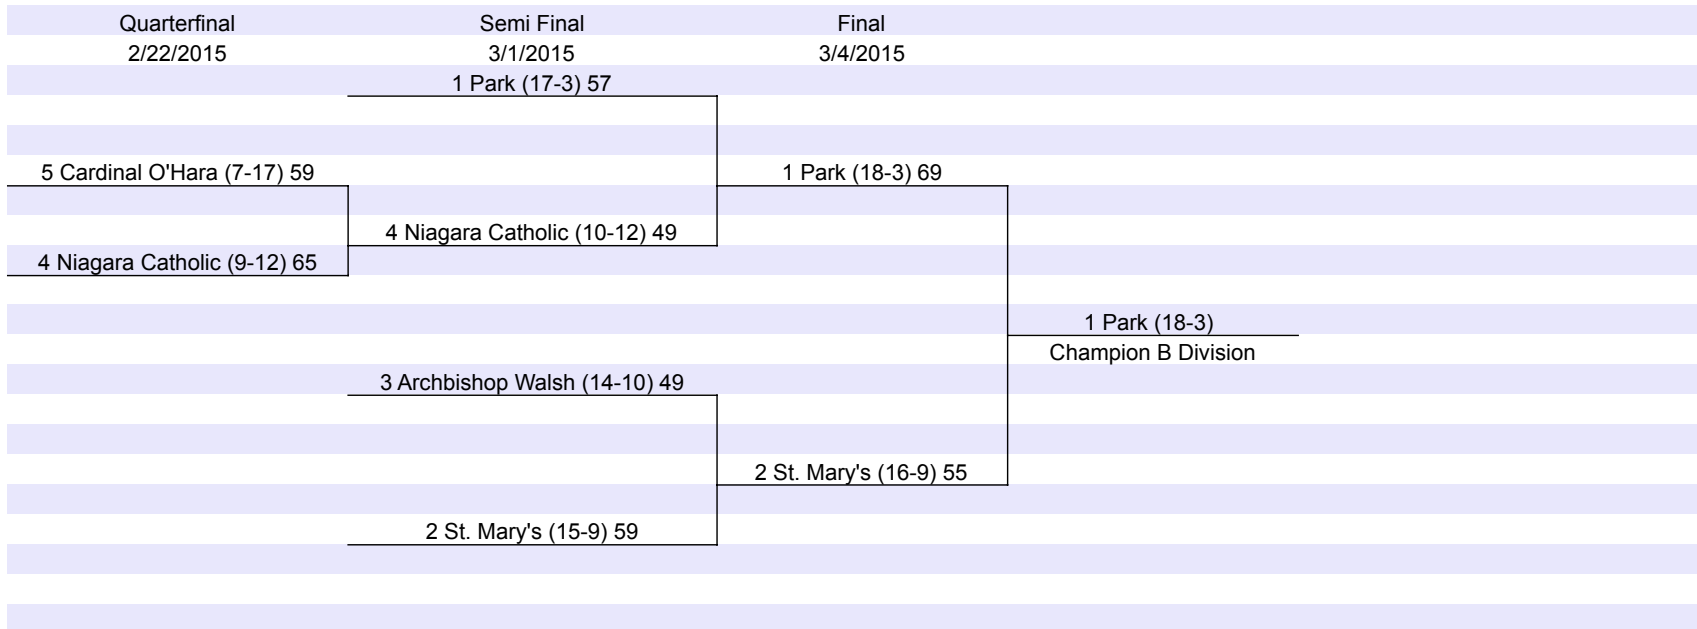

A DIVISION					
Canisius	13	0	25	5	Kyle Husband
Nichols	9	5	16	14	Mark Simon
St. Joe's	7	6	12	12	Joe Mihalics
Bishop Timon	7	6	13	20	Brian Ferris
St. Francis	1	12	5	10	John Reinholz
B DIVISION					
Park	10	2	22	3	Mike Battaglia
St. Mary's	7	6	16	10	Paul Rath
Walsh	6	7	14	11	Andy Moore
Niagara Catholic	3	9	10	13	Giulio Colangelo
Cardinal O'Hara	2	11	7	18	Tony Pulvirenti

Manhattan Cup B Championship

Park	69	St. Mary's	55
Manhattan Cup MVP B	Jordan Nwora	Park	

Manhattan Cup A Championship			
Canisius	55	Nichols	53
Manhattan Cup MVP A	Joshua Huffman	Canisius	

CHSAA State Semifinal	Canisius	74	Chaminade (Mineola)	67
CHSAA A State Championship	Canisius	65	Kennedy Catholic (Somers)	66

Federation A Semifinal	Canisius	68	Scotia-Glenville (Scotia)	63
Federation A Champs	Canisius	48	Albany Academy (Albany)	44

CHSAA B State Champs	Park	48	Regis (New York)	43

Federation B Semifinal	Park	56	Westhill (Syracuse)	55	OT
Federation B Championship	Park	70	Maspeth	51