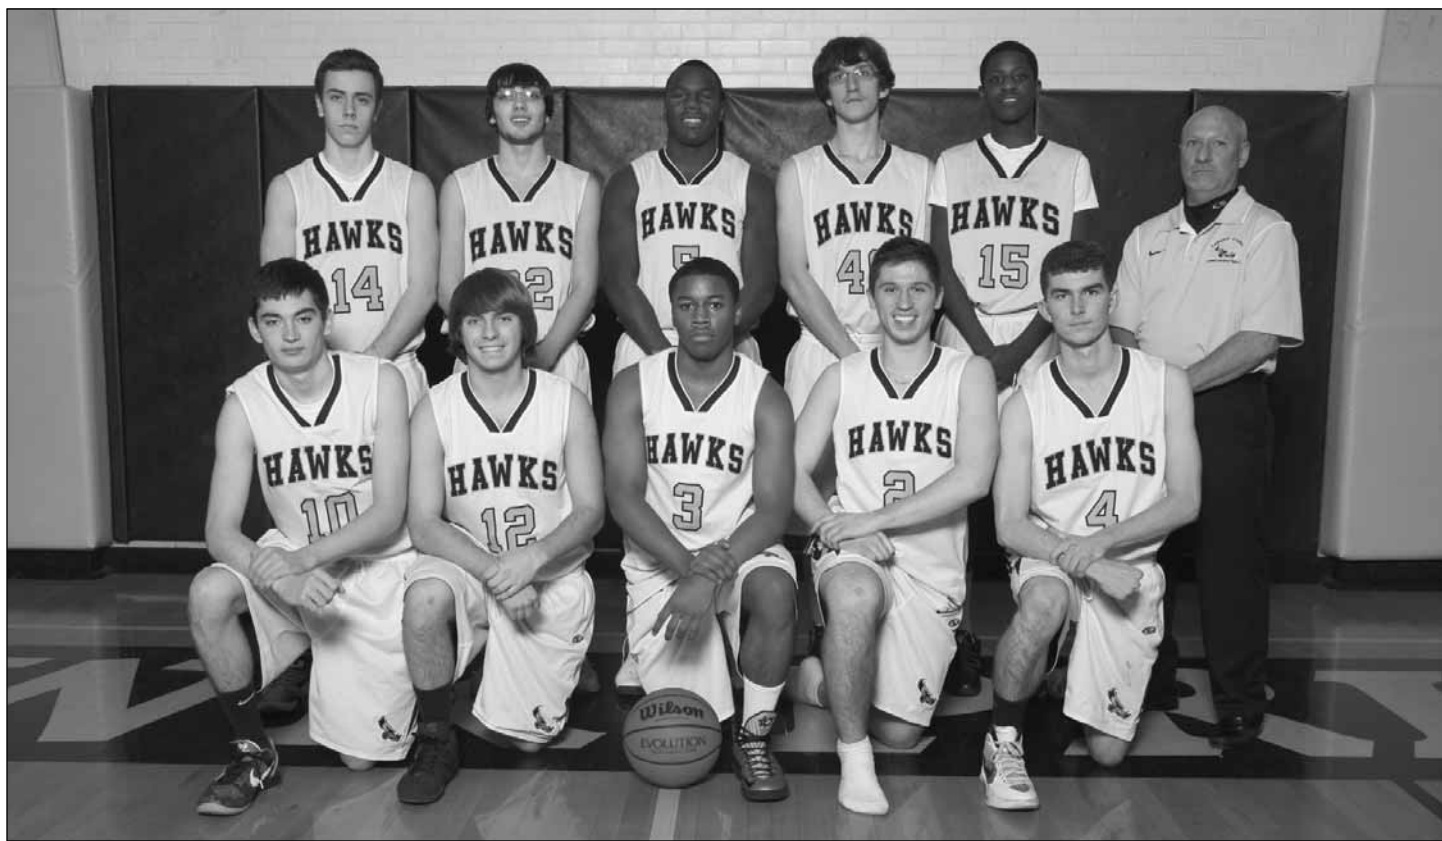

Cardinal O'Hara High School Hawks

No.	Name	Gr.	Hgt.	Wgt.
2	Zack Glowacki	11	5' 10"	175
3	Daryl Herring	12	5' 9"	170
4	Jarrett Streicher	12	5' 9"	140
5	Keith Carter	12	6' 2"	210
10	Rob Derrett	12	5' 11"	145
12	Ryan Bidwell	11	5' 8"	160
14	Kevin Kobza	11	6' 0"	150
15	Donel Cathcart	10	6' 1"	140
20	Anthony Lobuglio	12	5' 7"	142
22	Tyler Re	12	6' 0"	160
24	Marcus McDonald	12	6' 3"	173
25	Anthony Difrancesco	12	6' 2"	185
40	Vincent Szlachton	12	6' 4"	180

Varsity Head Coach: Dave Pfohman

Varsity Assts: Mark Mageria & Tony Pulvirenti

Principal: Mary Holzerland

Athletic Director: Angelo Sciandra

Nickname: Hawks

School Colors: Black & Gold