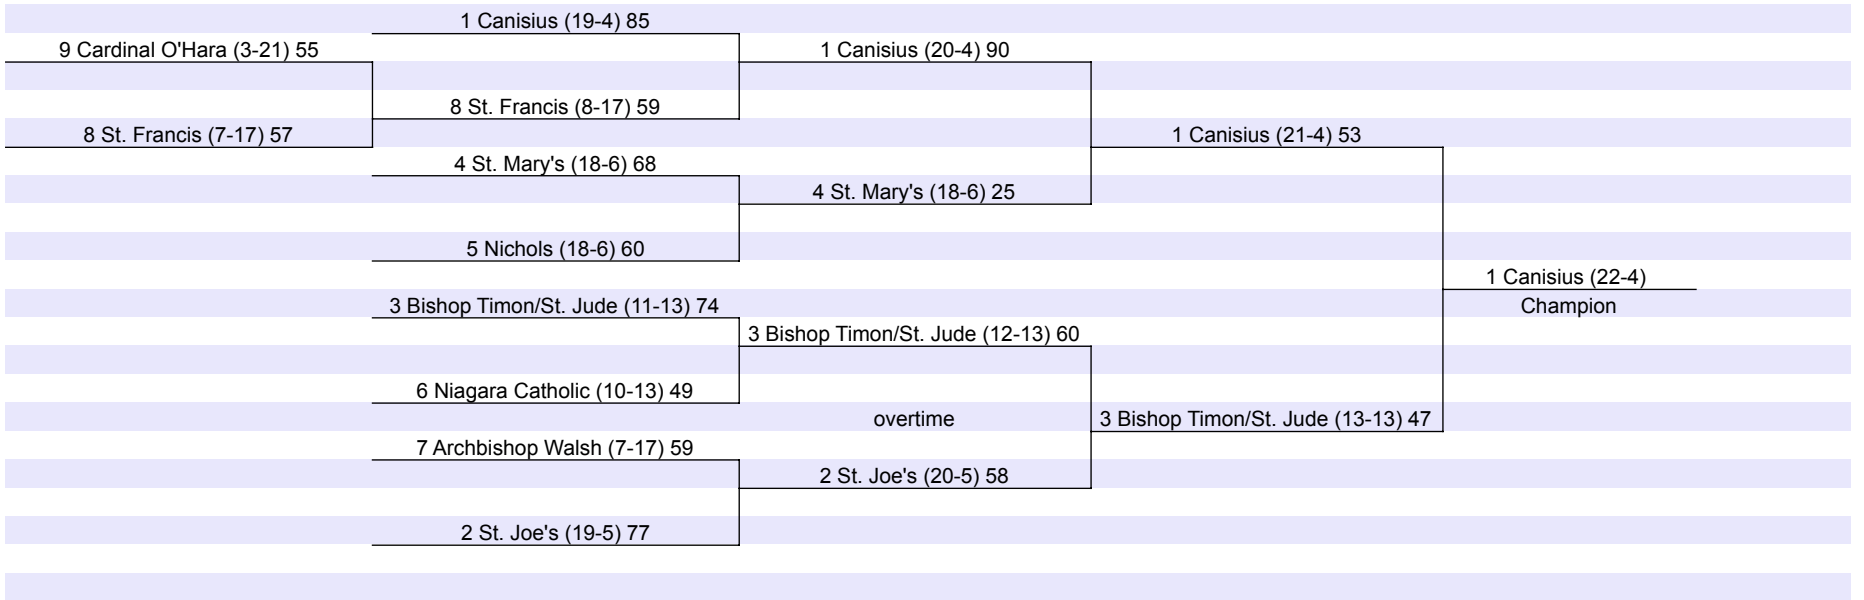

A DIVISION					
Canisius	11	0	23	5	Kyle Husband
St. Joe's	9	2	20	6	Mark Simon
Bishop Timon	7	4	13	14	Joe Mihalics
St. Francis	1	10	8	18	Brian Ferris
B DIVISION					
St. Mary's	8	4	19	8	Paul Rath
Walsh	2	10	7	18	Andy Moore
Niagara Catholic	5	7	10	14	Eric Fields
Nichols	8	4	18	7	John Reinholz
Cardinal O'Hara	1	11	3	22	Dave Pfohman

MANHATTAN CUP CHAMPIONSHIP

Canisius	53	Timon	47
Manhattan Cup MVP	Aaron White	Canisius	
CHSAA State Semifinal			
Canisius	84	Chaminade (Mineola)	66
CHSAA State Championship A			
Nazareth (Brooklyn)	46	Canisius	40
CHSAA State Championship B	CHSAA B State Champs		
Monsignor Scanlon (Bronx)	44	St. Mary's	42

Pre-Quarterfinal	Quarterfinal	Semi Final	Final
2/19/2013	2/21/2013	2/24/2013	2/27/2013