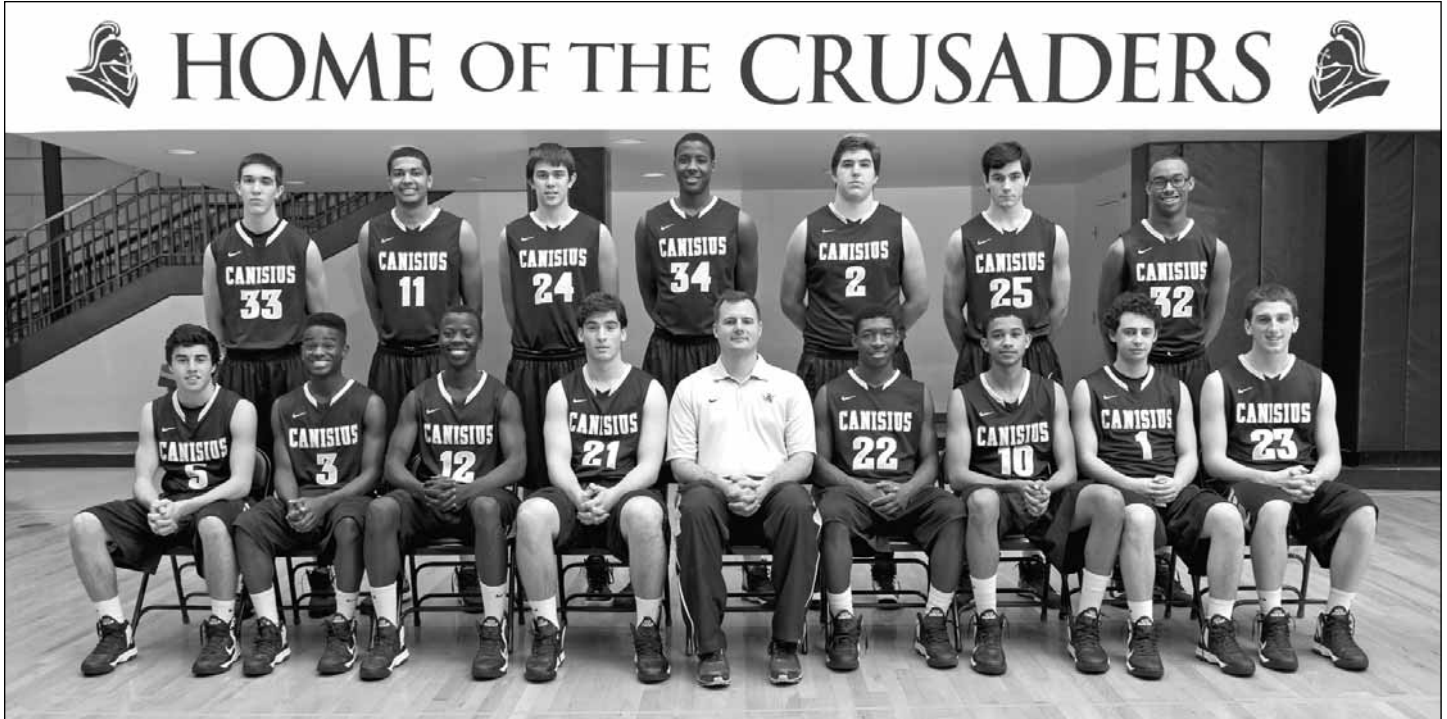

Canisius High School Crusaders

No.	Name	Pos.	Hgt.	Gr.
1	Ryan Raccuia	G	5-10	Sr.
2	Mike McCall	F/C	6-4	Jr.
3	Aaron White	G	5-9	Sr.
5	Michael Keenehan	G	5-10	Jr.
10	Howard Washington	G	6-2	Fr.
11	Jake Cercone	F/C	6-6	Sr.
12	Uranc Dour	F	6-1	Sr.
15	Stafford Trueheart	F	6-4	Fr.
21	Matt Klee	F	6-3	Jr.
22	Josh Huffman	G	5-11	So.
23	Bernard Insalaco	G	6-0	Jr.
24	Patrick MacDonald	C	6-5	Jr.
25	Adam Weir	G/F	6-4	Sr.
32	Ryan Richards	F	6-2	Jr.
33	Matt MacDonald	G/F	6-4	Sr.
34	Jamel Mosley	C	6-8	Sr.

Head Coach: Kyle Husband
Assoc. Head Coach: John Cullinan
Assistant Coach: Ed Kellerman
Athletic Director: James Mauro
Principal: Tim Fitzgerald
Nickname: Crusaders
Uniform Colors: Navy Blue & Vegas Gold