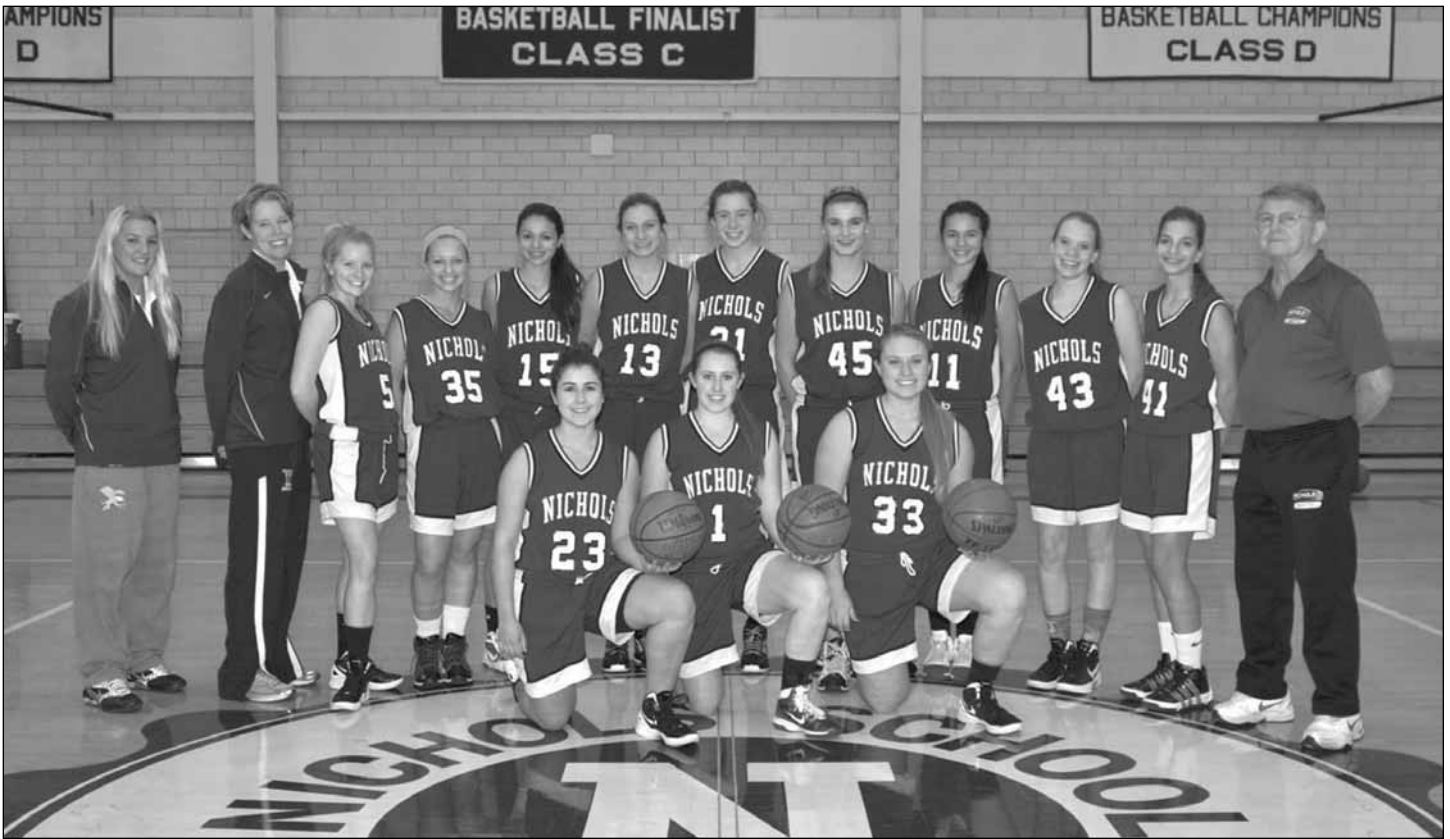

Nichols School Lady Vikings

No.	Name	Gr.	Hgt.	Pos.
1	Morgan McDermott	12	5'6"	G
3	Jennifer Roach	11	5'7"	G
5	Ellen Plunkett	11	5'6"	G
11	Erica Cromwell	9	5'8"	G / F
13	Sydney Bueme	10	5'9"	G
15	Lauren Cromwell	9	5'7"	G / F
21	Rachel Hall	11	5'6"	G
23	Emily Collins	12	5'6"	G
25	Natalie Kiener	11	5'10"	F
31	Lindsay Hogan	9	6'0"	F
33	Pearl Guerin	12	5'9"	F
41	Alison Graziano	9	5'6"	G

Young and athletic, the Nichols 2012-2013 varsity basketball team has improved steadily this year. Led by senior captain Morgan McDermott, Pearl Guerin, juniors Jenny Roach, Natalie Kiener, and Ellen Plunkett, and sophomore Sydney Bueme, the team has been competitive in league and non-league play. With three freshmen seeing substantial playing time, the team hopes to continue to elevate their game in the playoffs.

Head Coach: Bob Torgalski
Athletic Director: Robert Stewart
Principal: Aranya Maritime
Nickname: Vikings
Uniform Colors: Green & White