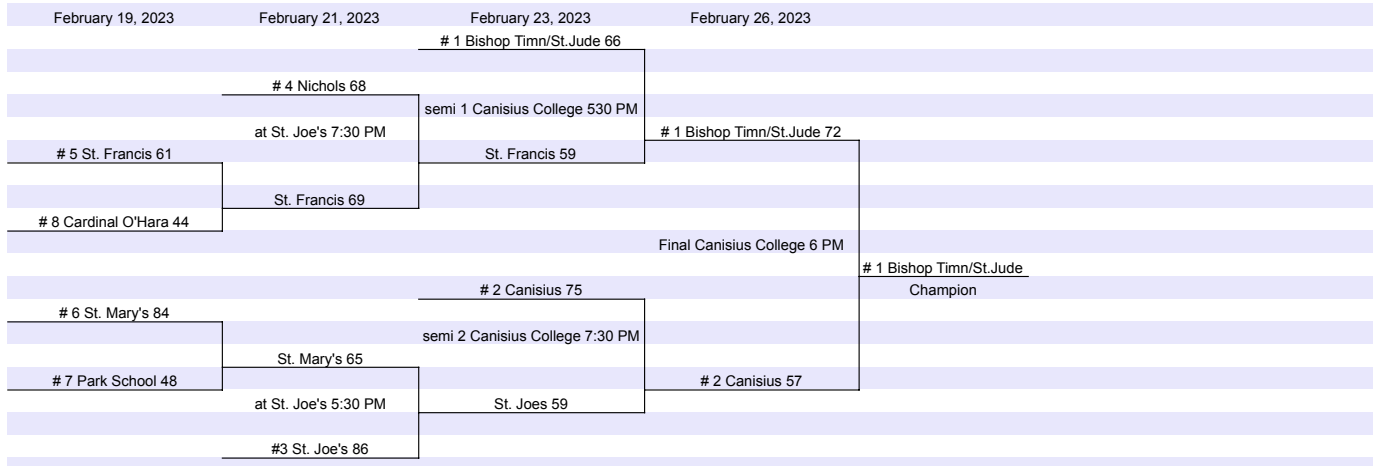

Boys Basketball	League		Non League & Playoffs		Overall		Classification
	W	L	W	L	W	L	
Bishop Timon/St. Jude	12	2	11	2	23	4	A
Canisius	11	3	7	3	18	6	A
St. Joe's	10	4	5	7	15	11	A
Nichols	9	5	6	4	15	9	A
St. Francis	8	6	6	7	14	13	A
St. Mary's	4	10	5	6	9	16	B
Park School	2	12	5	6	7	18	B
Cardinal O'Hara	0	14	5	5	5	19	B

Manhattan Cup Playoffs			
Pre-quarterfinals			
2/19/23 at St. Francis			
St. Mary's	84	Park School	48
St. Francis	61	Cardinal O'Hara	44

Quarterfinals			
2/21/23 at St. Joe's			
St. Joe's	86	St. Mary's	65
St. Francis	69	Nichols	68

23 Semi-finals at Canisius College			
Bishop Timon/St. Jude	66	St. Francis	59
Canisius	75	St. Joe's	56

Manhattan Cup Championship at Canisius College			
Bishop Timon/St. Jude	72	Canisius	57
Manhattan Cup MVP	Jaiden Harrison	Bishop Timon/St. Jude	

4/23 at 3 PM at Hilbert College					
NYS CHSAA Championships					
NYS CHSAA	State A Semifinal	Bishop Timon/St. Jude	73	Chaminade	61
1/23 at 1 PM at Fordham University					
NYS CHSAA	State A Championship	Bishop Timon/St. Jude	40	Monsignor Farrell	65
1/23 at 11 AM at Fordham University					
NYS CHSAA	State B Championship	St. Mary's	68	Moore Catholic	56

March 4, 23		March 11, 23	
Bishop Timon/St. Jude	73	Bishop Timon/St. Jude	
CHSAA Semi		CHSSA State Championship	
Chaminade	61	A Classification	Monsignor Farrell
			Champion
			Monsignor Farrell

March 11, 23			
St. Mary's (Lancaster)	56	St. Mary's will represent MMHSAA as the only B school to win a playoff game.	
CHSSA State Championship			
B Classification		Moore Catholic	
			Champion
			Moore Catholic 68